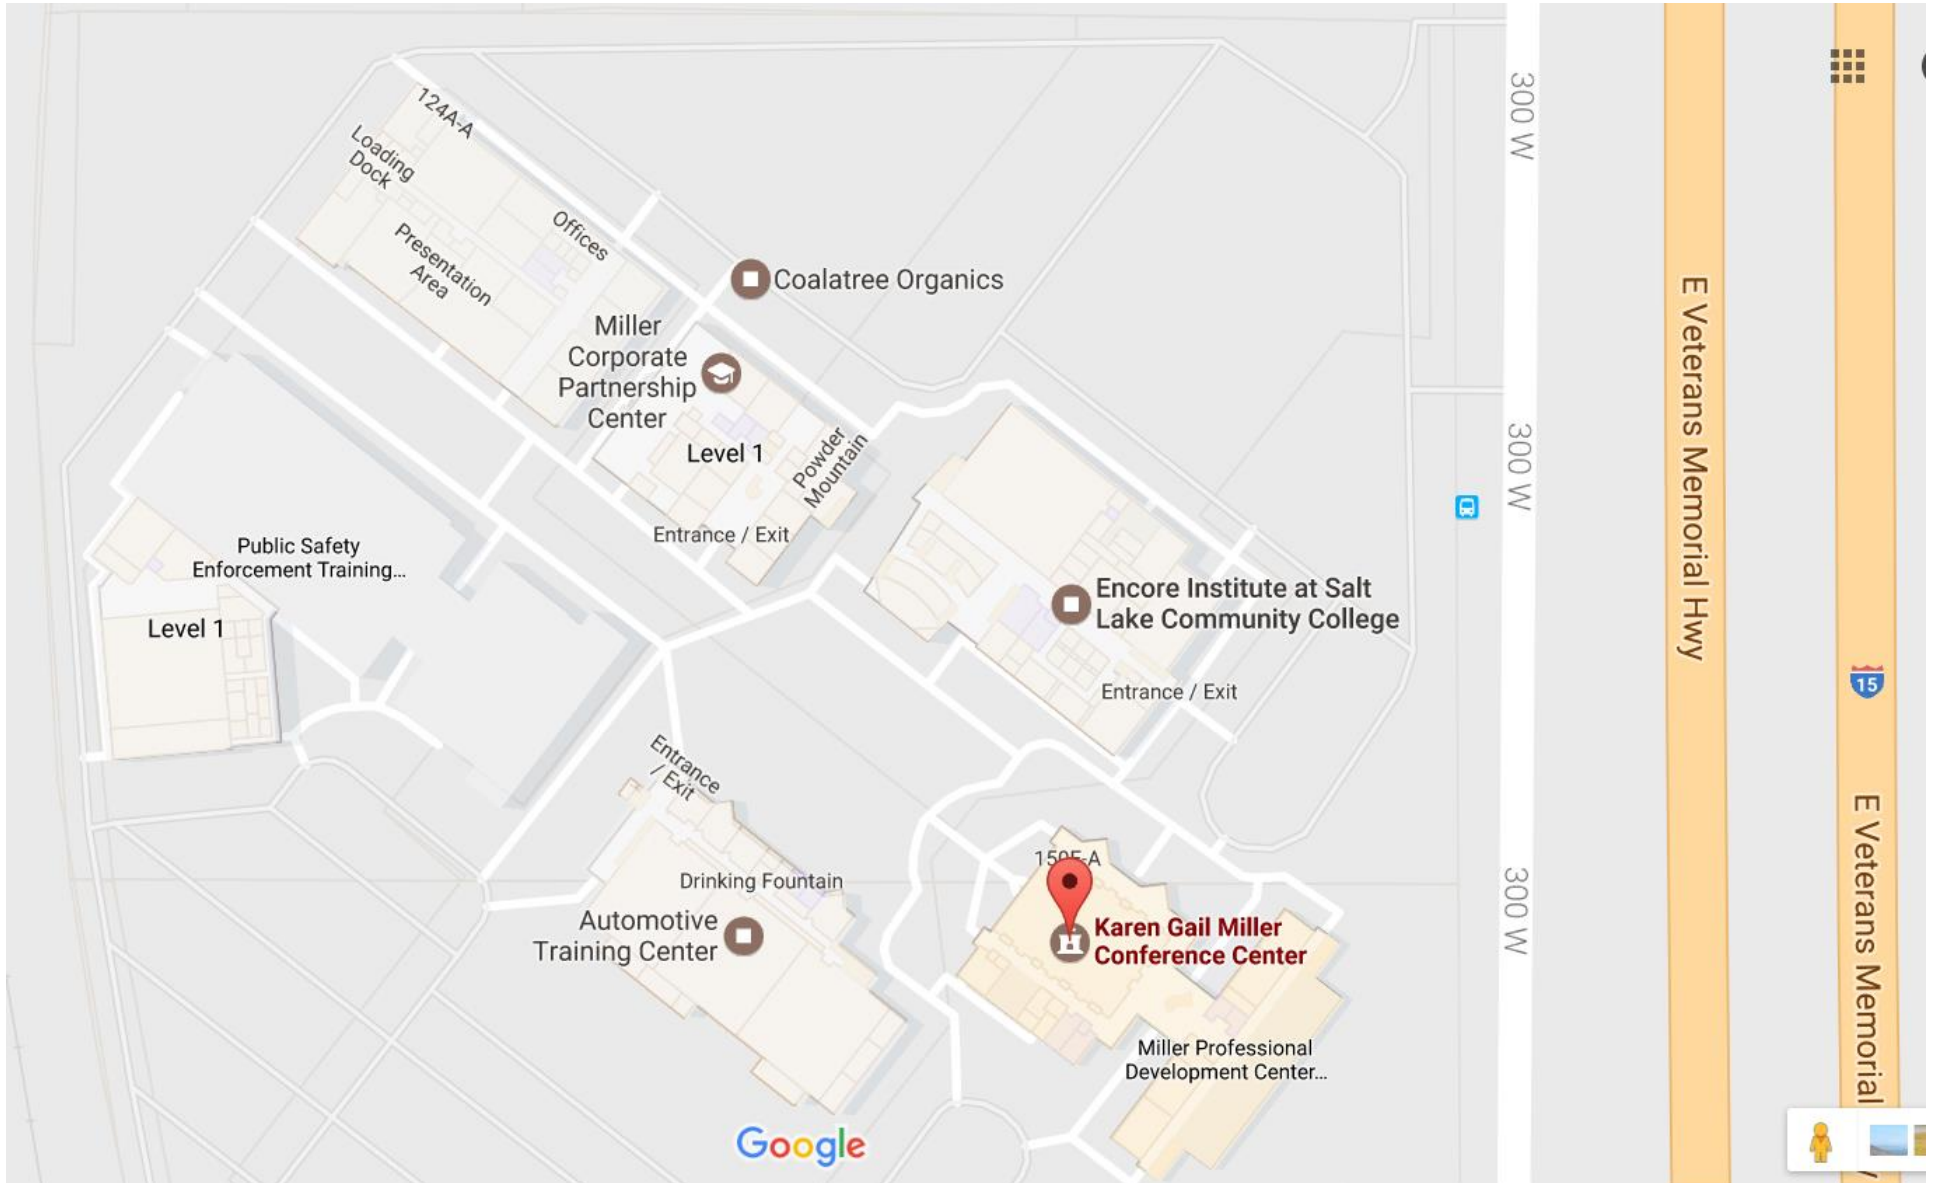

Karen Gail Miller Conference Center
9750 South 300 West, Sandy, UT 84070

*Parking available in any parking stalls on campus as shown below

Karen Gail Miller Conference Center
9750 South 300 West, Sandy, UT 84070